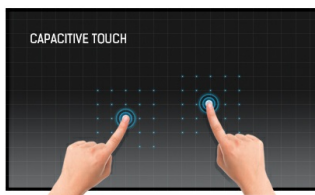

22" P-CAP 10pt touch screen featuring IPS panel technology

With its Full HD (1920x1080) resolution and accurate Projective Capacitive 10 point touch technology, the ProLite T2252MSC-B1 delivers seamless and accurate touch response. Featuring IPS LCD screen technology, it offers exceptional colour performance and wide viewing angles, making it a perfect choice for a vast array of interactive applications. The flexible stand can be positioned at several angles creating a comfortable and ergonomic user experience. In addition, the edge-to-edge glass and ultra slim design creates an eye-catching finish. The ProLite T2252MSC-B1 is the ideal solution for interactive signage, instore retail, POS and interactive presentations.

Touch technology - Capacitive

This technology uses a sensor-grid of micro-fine wires integrated into the glass that covers the screen. Touch is detected because electrical characteristics of the sensor grid change when human finger is placed on the glass. Thanks to the glass overlay this technology is highly durable, and the touch function remains unaffected even if the glass is scratched. It offers perfect picture performance and will work with human finger (also latex gloved) and stylus-pen.