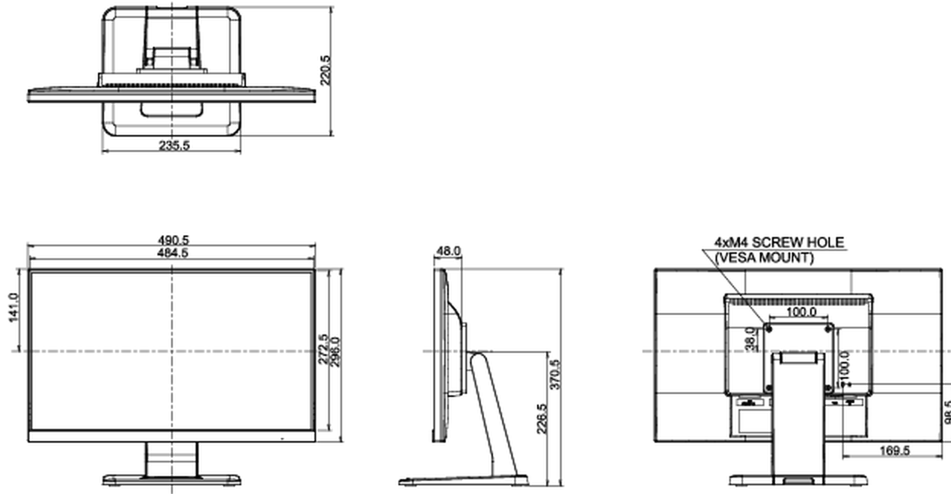

All trademarks and registered trademarks acknowledged. E & O E. Specification subject to change without notice. All LCD's comply with ISO-9241-307:2008 in connection with pixel defects.

© IIYAMA CORPORATION. ALL RIGHTS RESERVED