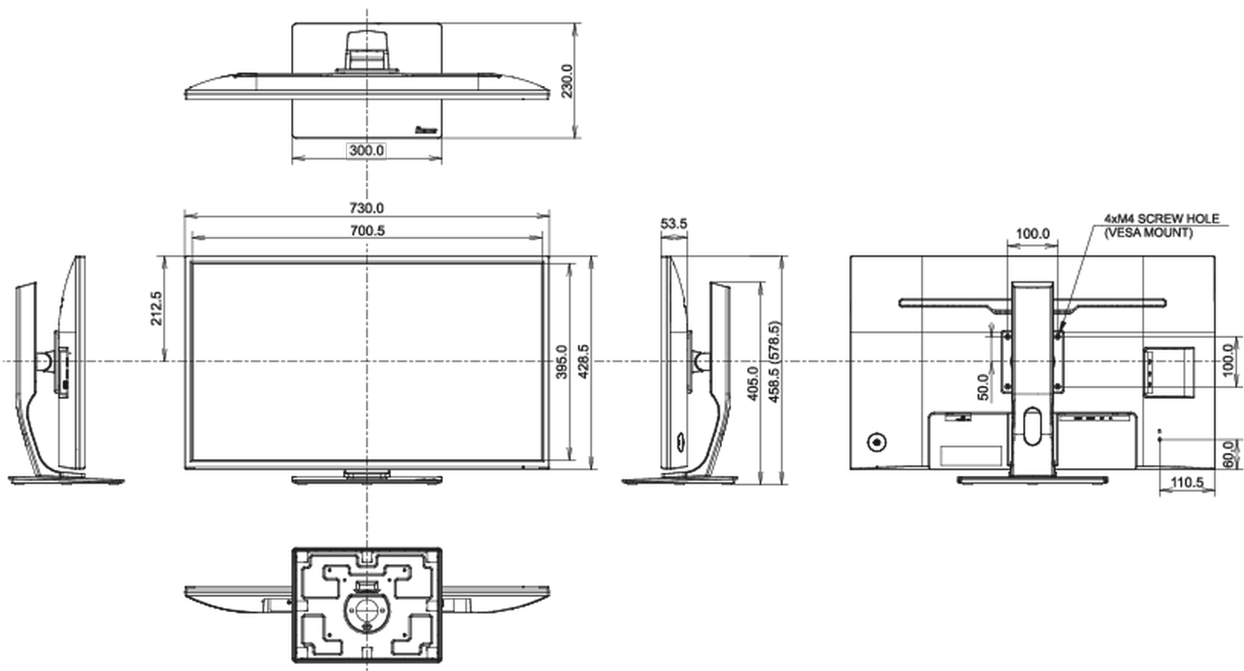

Storage temperature range

- 20°C - 60°C

05 ACCESSORIES INCLUDED

Cables

power, USB, HDMI, DP

Other

quick start guide, safety guide

06 POWER MANAGEMENT

Power supply unit

internal

Power supply

AC 100 - 240V, 50/60Hz

Power usage

47W typical, 0.5W stand by, 0.5W off mode

07 SUSTAINABILITY

Regulations

CE, TÜV-Bauart, EAC, VCCI-B, PSE, RoHS support, ErP, WEEE, EPEAT, REACH, UKCA

Energy efficiency class (Regulation (EU) 2017/1369)

G

REACH SVHC

above 0.1%: Lead

08 DIMENSIONS / WEIGHT

Product dimensions W x H x D

730 x 458.5 (578.5) x 230mm

Box dimensions W x H x D

810 x 215 x 509mm

Weight (without box)

8.9kg

Weight (without stand)

6.2kg

EAN code

4948570116966