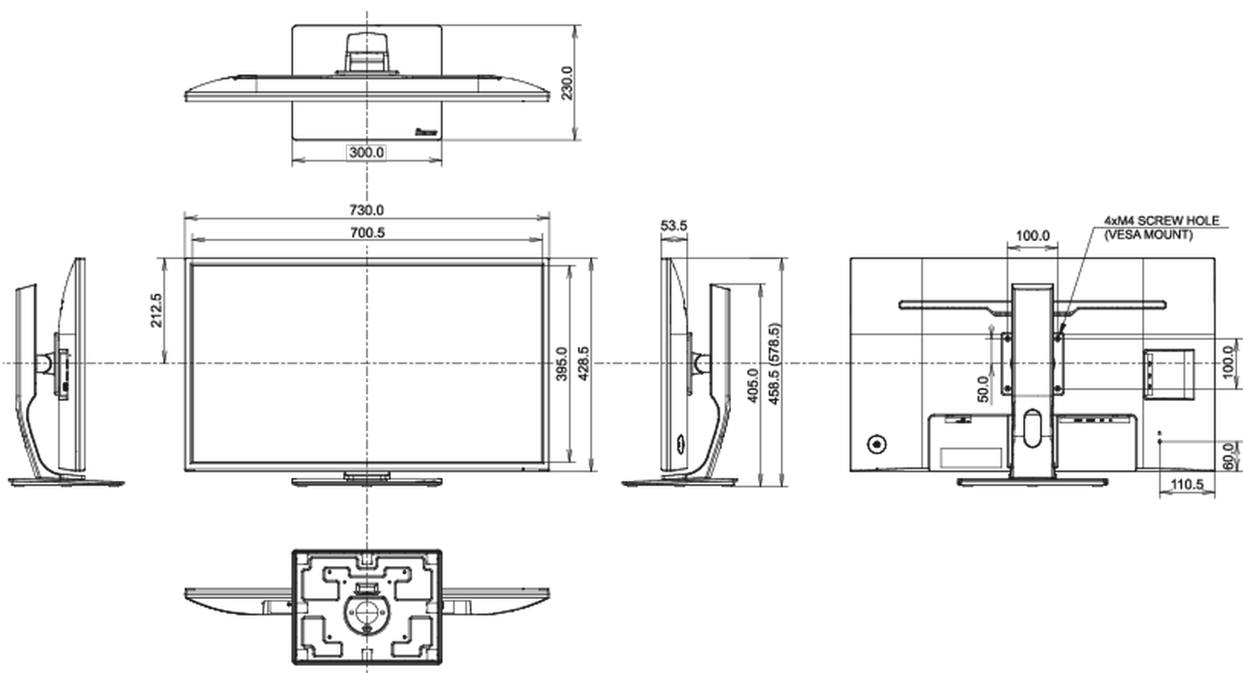

Storage temperature range

- 20°C - 60°C

05 ACCESSORIES INCLUDED

Cables

power, USB, HDMI, DP

Other

quick start guide, safety guide

06 POWER MANAGEMENT

Power supply unit

internal

Power supply

AC 100 - 240V, 50/60Hz

Power usage

47W typical, 0.5W stand by, 0.5W off mode

07 SUSTAINABILITY

Regulations

CE, TÜV-Bauart, EAC, VCCI-B, PSE, RoHS support, ErP, WEEE, EPEAT, REACH, UKCA

Energy efficiency class (Regulation (EU) 2017/1369)

G

REACH SVHC

above 0.1%: Lead

08 DIMENSIONS / WEIGHT

Product dimensions W x H x D

730 x 458.5 (578.5) x 230mm

Box dimensions W x H x D

810 x 215 x 509mm

Weight (without box)

8.9kg

Weight (without stand)

6.2kg

EAN code

4948570116966